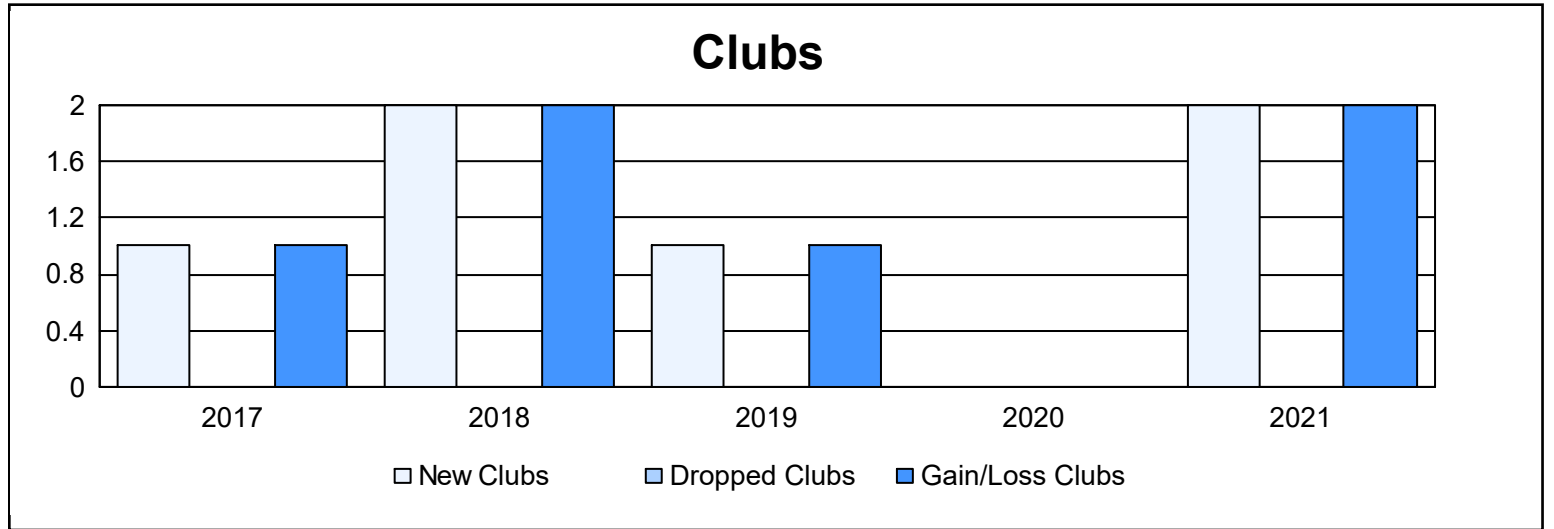

Year	New Clubs	Dropped Clubs	Gain/ Loss Clubs	New Members	Charter Members	Reinstate Members	Transfer Members	Total Member Added	Total Members Dropped	Gain/ Loss Members
2016-2017	1	0	1	206	23	6	12	247	218	29
2017-2018	2	0	2	188	60	12	5	265	219	46
2018-2019	1	0	1	202	32	3	13	250	210	40
2019-2020	0	0	0	146	3	7	11	167	149	18
2020-2021	2	0	2	142	63	5	16	226	335	-109
<b>Average</b>	<b>1</b>	<b>0</b>	<b>1</b>	<b>177</b>	<b>36</b>	<b>7</b>	<b>11</b>	<b>231</b>	<b>226</b>	<b>5</b>

### Membership Composition June 2021 Cumulative