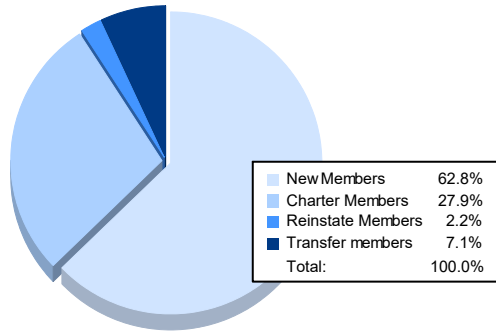

Year	New Clubs	Dropped Clubs	Gain/ Loss Clubs	New Members	Charter Members	Reinstate Members	Transfer Members	Total Member Added	Total Members Dropped	Gain/ Loss Members
2016-2017	1	0	1	206	23	6	12	247	218	29
2017-2018	2	0	2	188	60	12	5	265	219	46
2018-2019	1	0	1	202	32	3	13	250	210	40
2019-2020	0	0	0	146	3	7	11	167	149	18
2020-2021	2	0	2	142	63	5	16	226	335	-109
<b>Average</b>	<b>1</b>	<b>0</b>	<b>1</b>	<b>177</b>	<b>36</b>	<b>7</b>	<b>11</b>	<b>231</b>	<b>226</b>	<b>5</b>

### Membership Composition June 2021 Cumulative