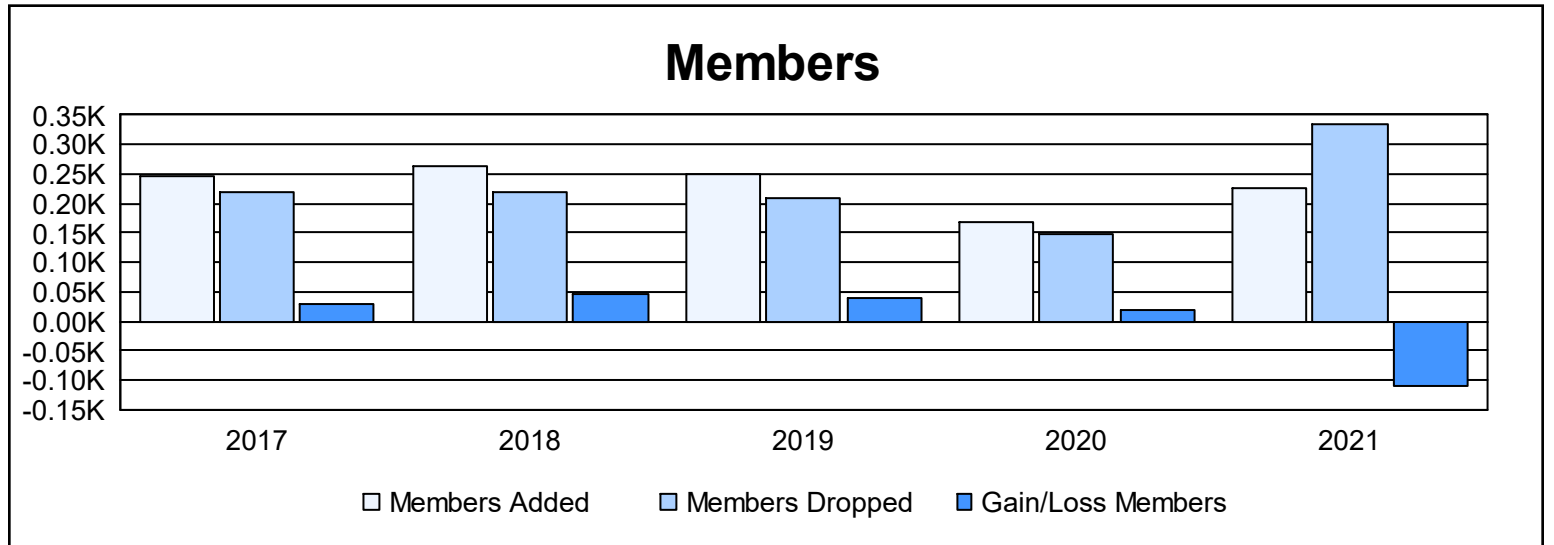

Year	New Clubs	Dropped Clubs	Gain/ Loss Clubs	New Members	Charter Members	Reinstate Members	Transfer Members	Total Member Added	Total Members Dropped	Gain/ Loss Members
2016-2017	1	0	1	206	23	6	12	247	218	29
2017-2018	2	0	2	188	60	12	5	265	219	46
2018-2019	1	0	1	202	32	3	13	250	210	40
2019-2020	0	0	0	146	3	7	11	167	149	18
2020-2021	2	0	2	142	63	5	16	226	335	-109
<b>Average</b>	<b>1</b>	<b>0</b>	<b>1</b>	<b>177</b>	<b>36</b>	<b>7</b>	<b>11</b>	<b>231</b>	<b>226</b>	<b>5</b>

### Membership Composition June 2021 Cumulative